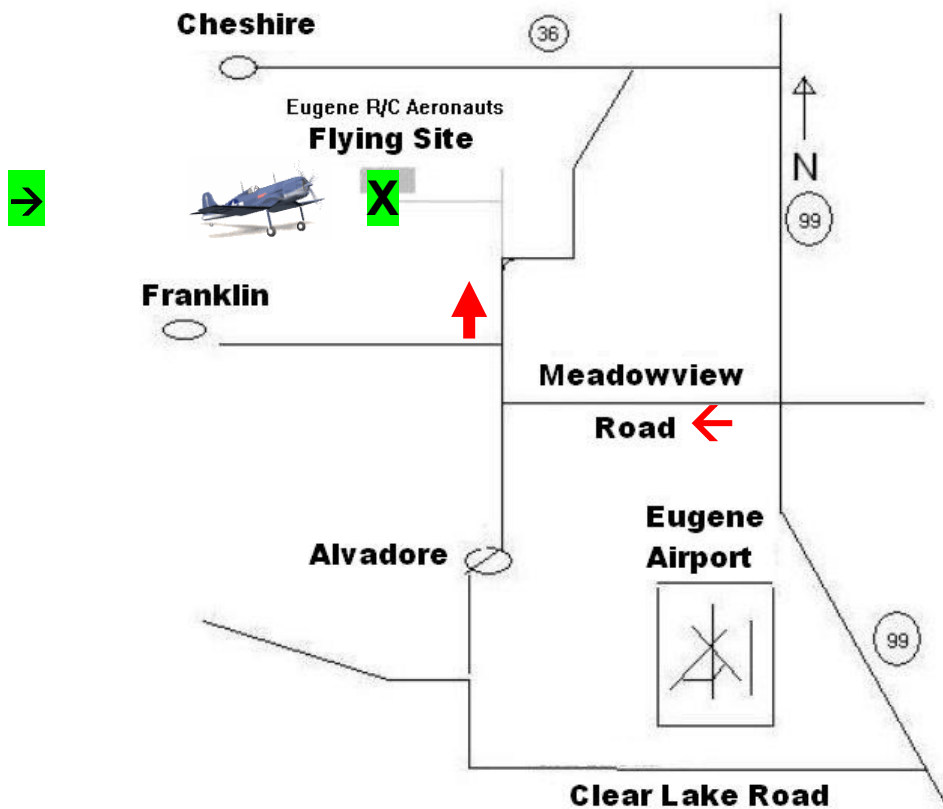

MONSTERFEST 2025

Eugene R/C Aeronauts

August 22nd - 24th

Early arrival on the 16th OK

Carl Henson Field, 92560 Alvadore Rd
Junction City, OR, 97448

- Flying Sunrise to Sunset
- Bring whatever you have to fly or bring a chair and watch
- Candy Drop Saturday and Sunday for the kids
- Premium Raffle Saturday

Contact ?? (??) if you have any questions.

Eugene RC Aeronauts Flying Field Map

From I5
 Take
 Exit # **195**
 (Belt Line)
 West to
 Exit # **6**
 (Hwy 99)
 Turn North
 Onto Hwy 99

From Hwy 99
 turn **west** on
 Meadowview
 then **right**
 on Alvadore Rd,
 at the curve
 leave road
 to driveway.
 Halfway to
 house
 turn **left**

GPS Lat 44°10'44.90"N Lon 123°15'53.87"W