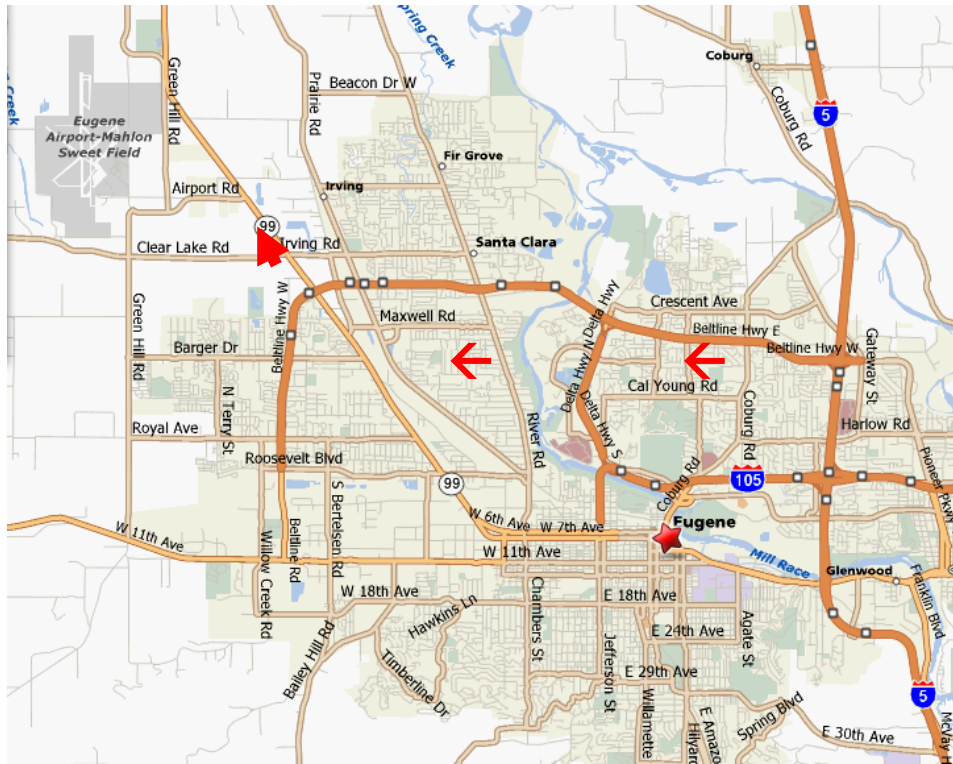

MONSTERFEST 2025

Eugene R/C Aeronauts

August 22nd - 24th

Early arrival on the 16th OK

Carl Henson Field, 92560 Alvadore Rd
Junction City, OR, 97448

- Flying Sunrise to Sunset
- Bring whatever you have to fly or bring a chair and watch
- Candy Drop Saturday and Sunday for the kids
- Premium Raffle Saturday

- AMA Membership required for pilots
- Onsite dry camping available
- \$25 Pilot fee - covers entire weekend
- Smoking policy - stay inside your vehicle
- No pets over 45 lbs and all pets must be current on shots

Contact ?? (??) if you have any questions.

Eugene RC Aeronauts Flying Field Map

From I5
 Take
 Exit # **195**
 (Belt Line)
 West to
 Exit # **6**
 (Hwy 99)
 Turn North
 Onto Hwy 99

From Hwy 99
 turn **west** on
 Meadowview
 then **right**
 on Alvadore Rd,
 at the curve
 leave road
 to driveway.
 Halfway to
 house
 turn **left**

GPS Lat 44°10'44.90"N Lon 123°15'53.87"W